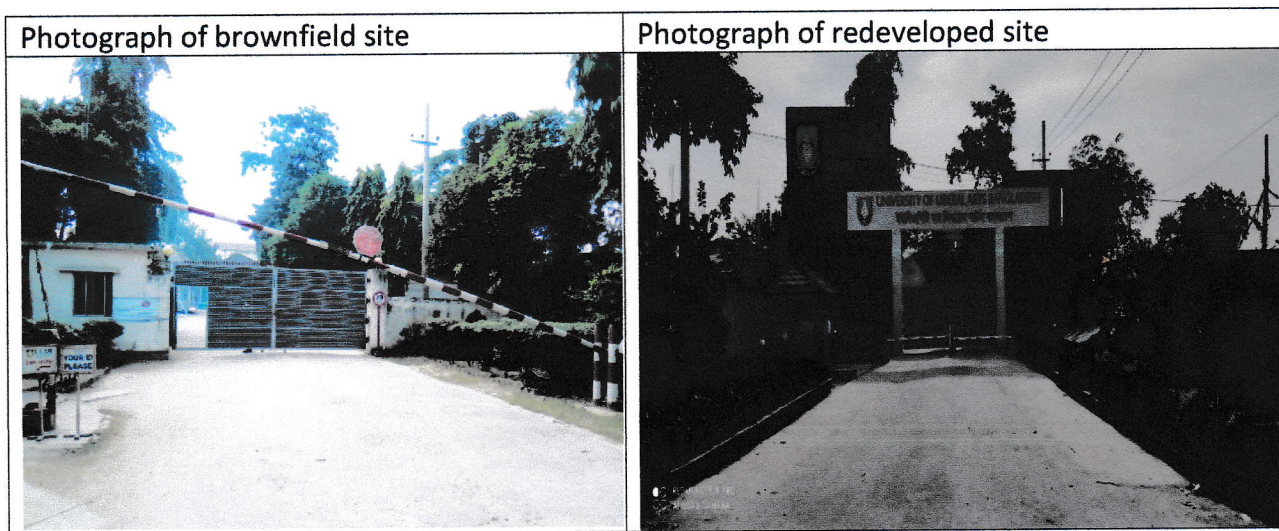

The Management of ULAB feels that, landscapes are essential for the environment as it utilizes fewer resources, supports lifecycle, flourishes flora and fauna, and offers long-term investment results. In this regards, the Management of ULAB redeveloped a Brownfield site for landscaping and beautification at the main entry of the University.

Some facts about redevelopment of brownfield site:

- It appears in the west side of permanent campus.
- Redeveloped in 2019

|              |                                                                                     |               |                                                                                       |
|--------------|-------------------------------------------------------------------------------------|---------------|---------------------------------------------------------------------------------------|
| Created Date | 04-Feb-2019                                                                         | Revision Date | 24-Feb-2020                                                                           |
| Prepared by  |  | Approved by   |  |